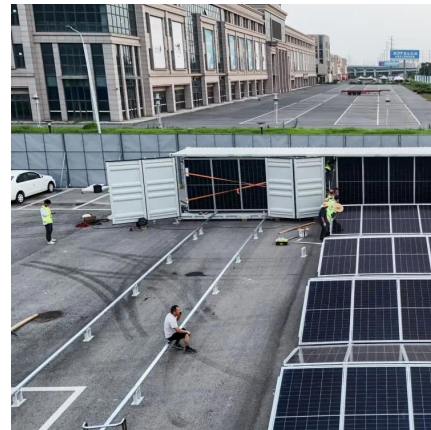

[Apartment & Multi-Family Electrical Panel & Main-Service ...](#)

5 days ago · Keep your units rentable & insured--replace unsafe panels and right-size your main service with Branover Contractors' turnkey upgrades. Free consult.