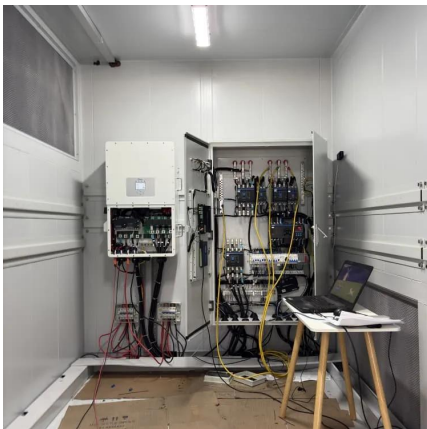

[FIND THE BEST OUTDOOR COMMUNICATION CABINETS IN ...](#)

There are several brands of outdoor communication battery cabinets in Windhoek What is a waterproof outdoor Telecom cabinet?The IP65 Waterproof Outdoor Telecom Cabinet is perfect ...