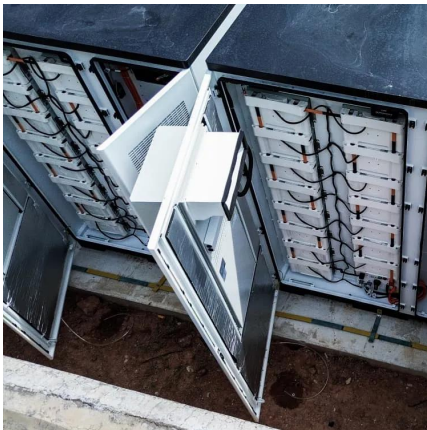

[Which Battery Is Best for an Inverter? - leaptrend](#)

Mar 28, 2025 · Which Battery Is Best for an Inverter? Choosing the right battery for your battery inverter is critical for ensuring reliable backup power, whether for your home, business, or off ...

[Ultimate Guide to Battery in Inverter: Choose & Maintain Right](#)

Jul 7, 2025 · Discover how to choose, maintain, and maximize your battery in inverter for reliable backup power. Expert tips on inverter batteries, lifespan, and safety included!

Contact Us

For catalog requests, pricing, or partnerships, please visit:
<https://www.woodgoods.pl>

Scan QR Code for More Information