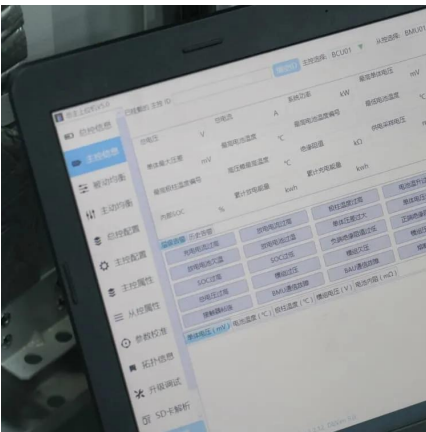

[What do the colors of power supply wires mean?](#)

Mar 17, 2025 · What Do the Colors of Power Supply Wires Mean? When it comes to power supply wires, color-coding is a crucial aspect to ensure safe and efficient operation. The colors of the ...