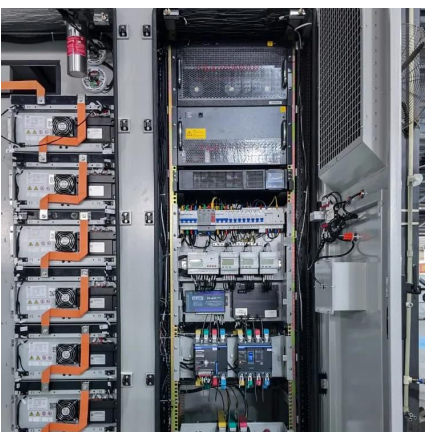

Uninterruptible power supply for Nuku alofa mine

Uninterruptible power supply for Nuku alofa mine

[Uninterruptible Power: Tecloman's BESS Solutions for Mines](#)

Jan 19, 2024 · This local active support ensures that mines can operate seamlessly, even in areas with less-than-ideal grid conditions. Uninterruptible Medium Voltage Power Supply The BESS ...

[What is the Mining UPS Power Supply and the Used Battery?](#)

Apr 19, 2023 · Mining emergency UPS power supply is an uninterruptible power supply containing an energy storage device. It is mainly used to provide uninterrupted power supply to some of ...

[Rugged Battery module for Mines , UPS Suitable for Harsh ...](#)

This module is an uninterruptible power supply (UPS) that maintains continuous operations in the rigorous and unpredictable underground mining and tunnelling environments. Offering up to 8 ...