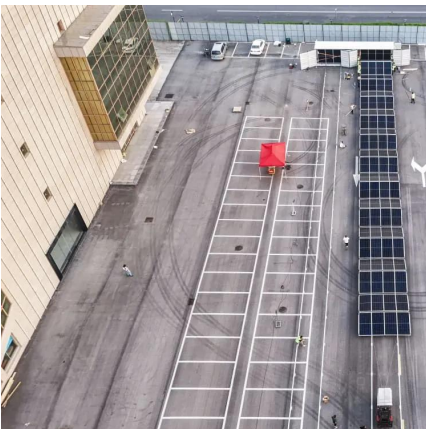

[Uninterrupted Power for 5G Base Stations: How the 51.2V ...](#)

In this high-stakes landscape, the 51.2V 100Ah Server Rack Battery emerges as a transformative solution, engineered to deliver zero-downtime performance across the harshest ...