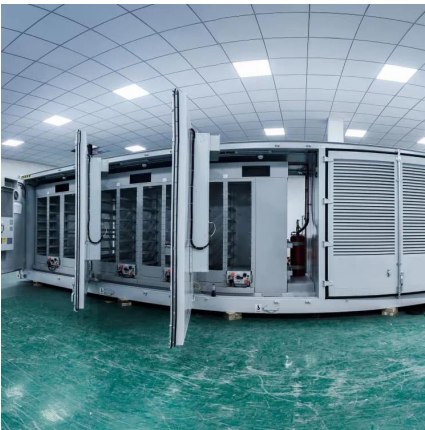

[Telecom Battery Backup Systems. Backup Power For Telecom ...](#)

Upgrade your telecom battery backup systems with ECE Energy! Ensure uninterrupted communication and power during any outage. Trust the experts in reliable solutions. Boost ...

[Uninterrupted Communication: Complete Backup Power ...](#)

Intelligent Power Supply Management System (PSMS) for real-time remote control and fault diagnostics. Our solutions ensure uninterrupted communication and reliable network ...

[Telecom Battery Backup Systems. Backup ...](#)

Upgrade your telecom battery backup systems with ECE Energy! Ensure uninterrupted communication and power during any outage. Trust the experts in reliable solutions. Boost your efficiency and stay connected, no matter ...