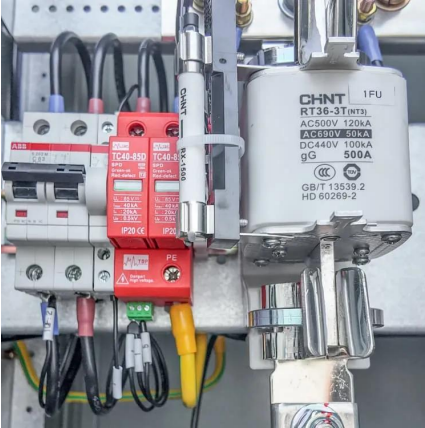

Temperature of new energy battery cabinet in winter