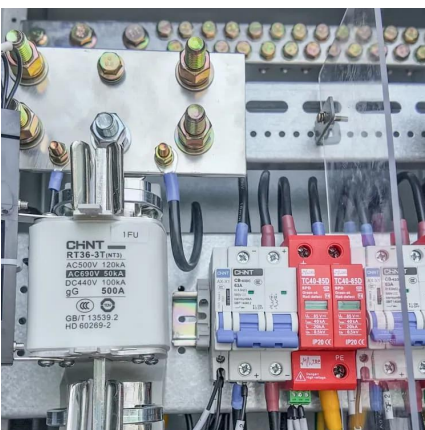

[Study on performance effects for battery energy storage ...](#)

Feb 1, 2025 · First, thermal performance indicators are used to evaluate the temperature field and velocity field of the battery energy storage cabinet under different air outlet configurations. It ...