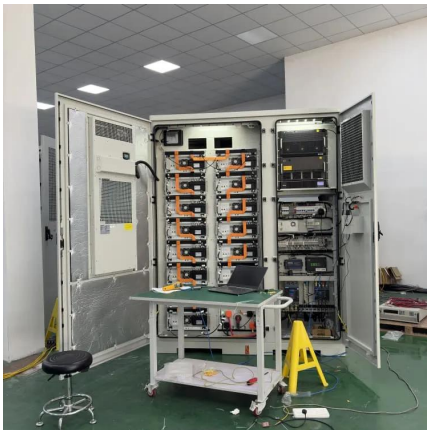

[5g Tower Base Station Support Customization Battery Power ...](#)

Aug 4, 2025 · 5g Tower Base Station Support Customization Battery Power Enclosure Outdoor Telecom Cabinet Mts9304A-Ha2001 for Communication, Find Details and Price about Outdoor ...