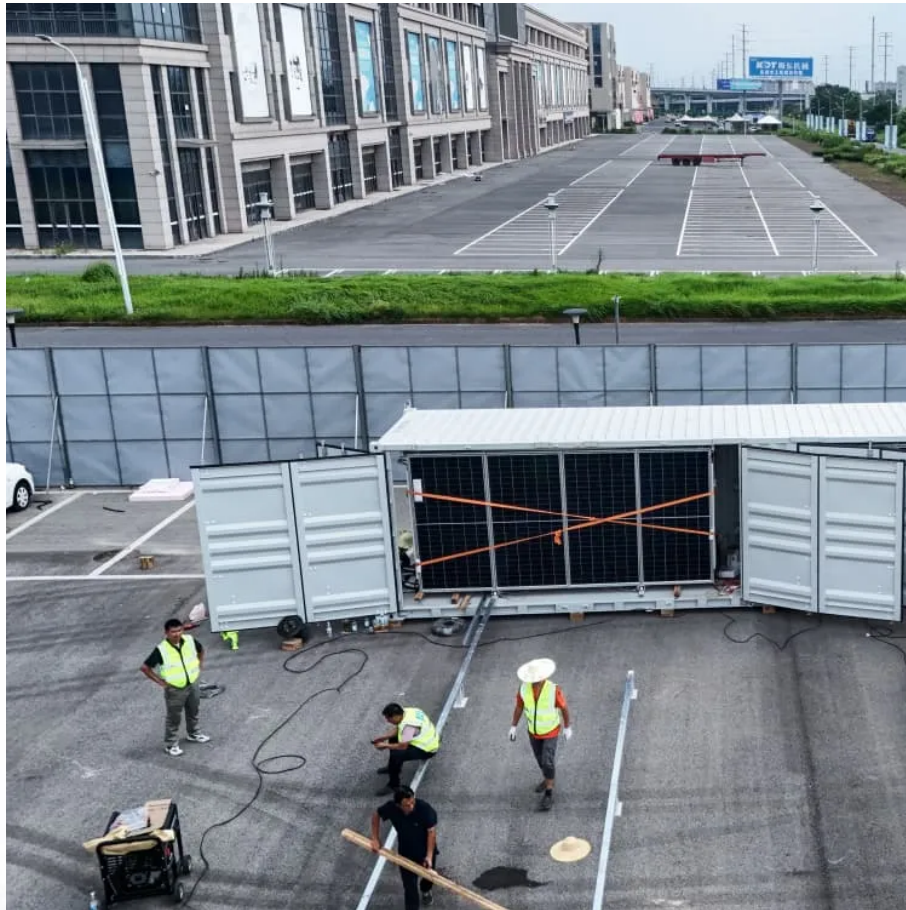

# Square solar container lithium battery 20ah

## Overview

---

What is a 20ft container energy storage system?

It also includes automatic fire detection and alarm systems, ensuring safe and efficient energy management. The 20FT Container 250kW 860kWh Battery Energy Storage System is a highly integrated and powerful solution for efficient energy storage and management.

What is a 20ft container 250kW 860kwh battery energy storage system?

Equipped with automatic fire detection and alarm systems, the 20FT Container 250kW 860kWh Battery Energy Storage System is the ultimate choice for secure, scalable, and efficient energy storage applications. Email us with any questions or inquiries or use our contact data.