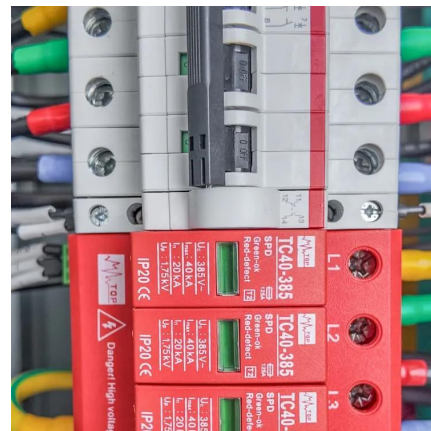

### [Wind-solar hybrid for outdoor communication base ...](#)

5 days ago · Integrated Solar-Wind Power Container for Communications This large-capacity, modular outdoor base station seamlessly integrates photovoltaic, wind power, and energy ...

### [Integrated Solar-Wind Power Container for Communications](#)

This large-capacity, modular outdoor base station seamlessly integrates photovoltaic, wind power, and energy storage to provide a stable DC48V power supply and optical distribution. Perfect ...