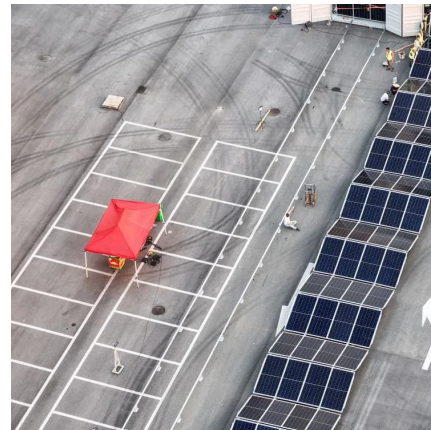

## Solar container communication station lithium ion battery bee

### [China's largest standalone battery storage project powers up](#)

A 500 MW / 2,000 MWh standalone lithium-ion battery plant is now online in Tongliao, Inner Mongolia, boosting peak-shaving and grid-balancing capacity in a region ...

### [Shipping Container Solar Systems in Remote Locations: An ...](#)

What Are Shipping Container Solar Systems? Understanding the Basics A shipping container solar system is a modular, portable power station built inside a standard steel ...

### [Shipping Container Solar Systems in Remote ...](#)

What Are Shipping Container Solar Systems? Understanding the Basics A shipping container solar system is a modular, portable power station built inside a standard steel container. A Higher Wire system ...