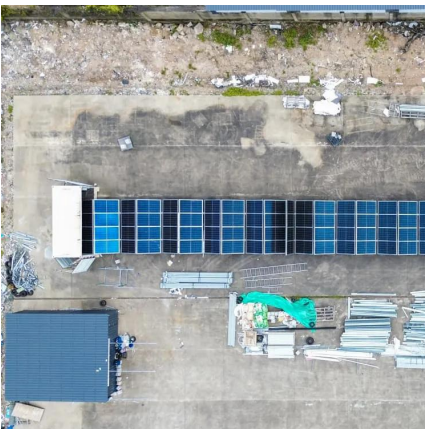

How many inverters are in a shipping container?

th two inverters or 8 metric tons with one inverter. The optimized shipping container solution ensures ost-effective and safe transportability to the site. The station's optimized air circulation and filtering system together with thermal insulation enable oper tion in harsh temperature and humidity environments. The inverter st.

## Solar container communication station inverter environmental protection

---

### [Integrated Solar-Wind Power Container for Communications](#)

This large-capacity, modular outdoor base station seamlessly integrates photovoltaic, wind power, and energy storage to provide a stable DC48V power supply and optical distribution. Perfect ...

### [Portable Solar Power Containers for Remote Communication ...](#)

Mar 28, 2025 · The initial introduction toward the sustainable infrastructure has opened the door to realizing the new innovations in remote communication networks. The conventional power ...