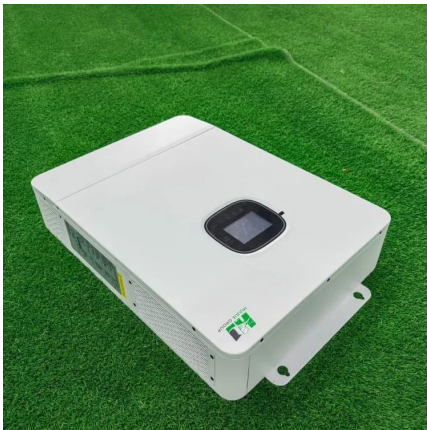

[Portable Solar Power Containers for Remote Communication ...](#)

Mar 28, 2025 · The initial introduction toward the sustainable infrastructure has opened the door to realizing the new innovations in remote communication networks. The conventional power ...

Contact Us

For catalog requests, pricing, or partnerships, please visit:
<https://www.woodgoods.pl>

Scan QR Code for More Information