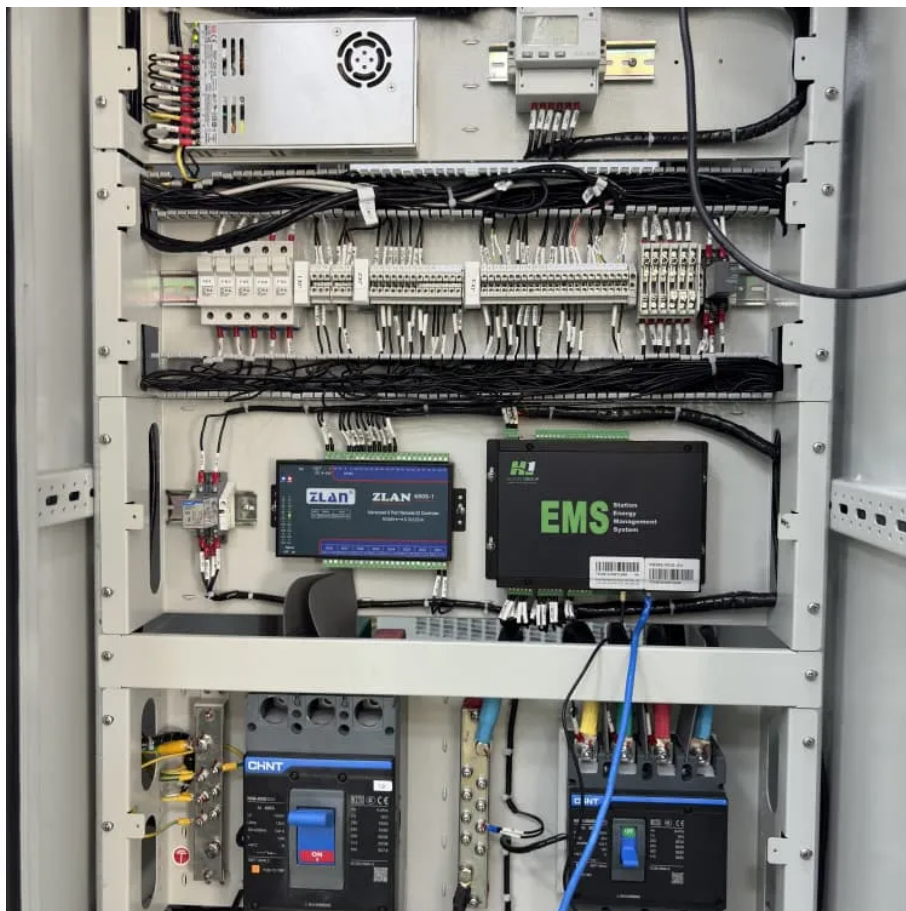

Samoa container generator set

Overview

What is container type diesel generator set?

Container type Diesel Generator Set Jet power supply container type generator set is design in accordance with ISO/TC104 standard size, rational construction, to make sure the generator set will not be damaged due to under high pressure in transport, and is suitable for ship transportation.

What is jet power supply container type generator set?

Jet power supply container type generator set is design in accordance with ISO/TC104 standard size, rational construction, to make sure the generator set will not be damaged due to under high pressure in transport, and is suitable for ship transportation. We can supply the 20' container, 40' container, and widen or heighten container type.

What is a series generator set?

This series generator set can be easily moved to the desired location, can run under the most demanding working conditions. These gensets are all with high quality and reliable diesel engine as a driving source, and with the International quality brushless synchronous alternator. Performance feature□