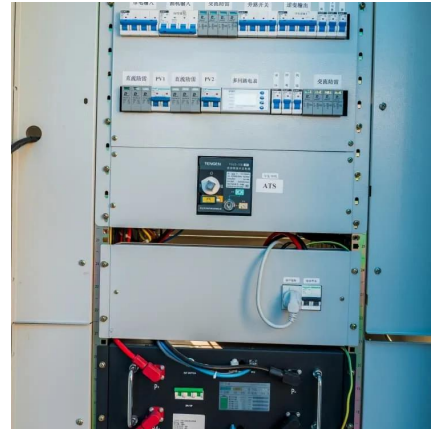

Royu Circuit Breaker Plug-In/Bolt-On Screw Type 15A-100A ...

Safety Breaker with Outlet, Royu Circuit Breaker Plug-in, 15A to 100A, 2-Pole, Screw Type, DIN Rail, Bureau Approved, Overcurrent Protection, Easy Installation. ,