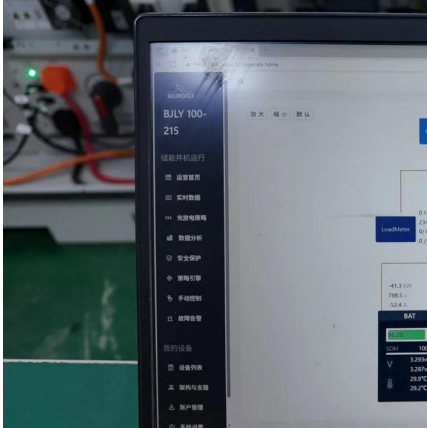

Power breaker switch factory in Jakarta