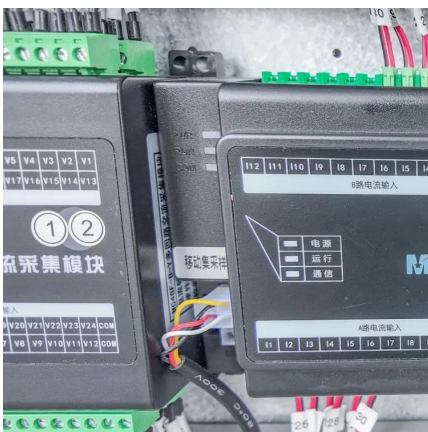

[Port of Singapore to install more 5G base stations, enabling ...](#)

Mar 7, 2025 · Up to seven more base stations will be operationalised by 2025 to complete Maritime 5G coverage in all Singapore port's major