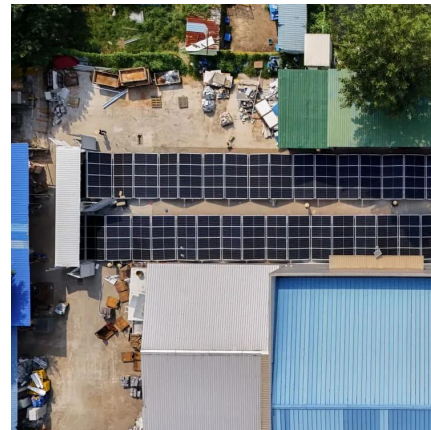

5 things you should know about solar energy

Solar energy is one of the world's most abundant and easily accessible sources of renewable power. But how well do you know it? Several distinct technologies harness the ...