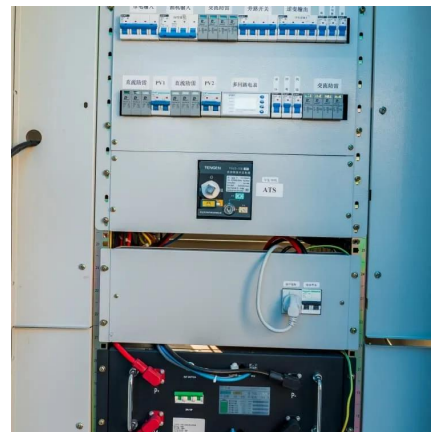

Amazon : Outdoor Generator Inlet Boxes

Pre-Drilling 50 Amp Generator Inlet Box RVMATE, NEMA SS2-50P Power Inlet Box, 125/250V, 6250/12500W 50a Power Inlet Box, ETL Listed, Waterproof for Outdoor Use 1K+ bought in ...