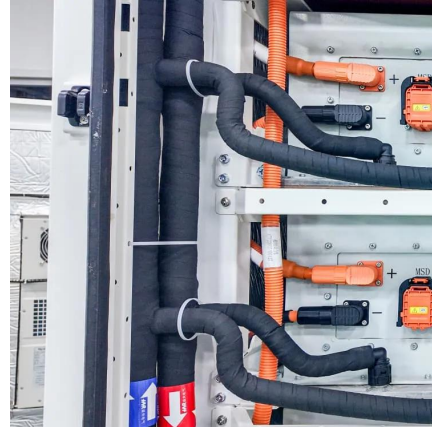

production of a series of products, including pure sine wave inverter, modified wave inverter, UPS inverter, solar inverter, solar ...