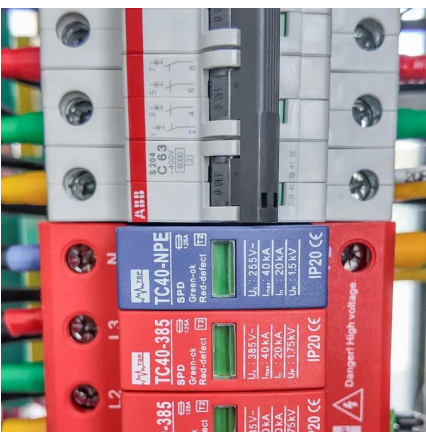

Contact Us

For catalog requests, pricing, or partnerships, please visit:
<https://www.woodgoods.pl>