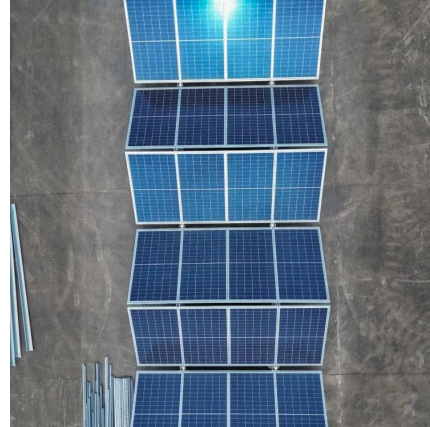

[Tesla battery Megafactory in Shanghai launches production](#)

Feb 11, 2025 · Tesla's energy storage plant in Shanghai's Lin-gang Special Area commenced operation on Feb 11, as the assembly line started the production of the first Megapack unit. ...

Contact Us

For catalog requests, pricing, or partnerships, please visit:
<https://www.woodgoods.pl>

Scan QR Code for More Information