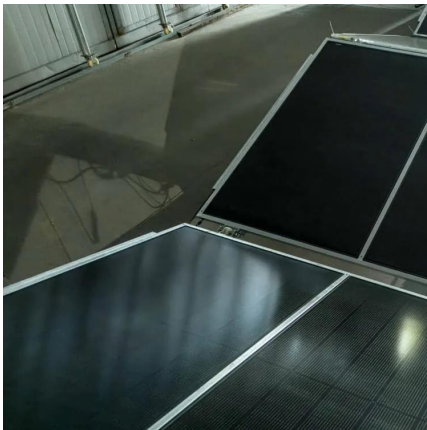

Contact Us

For catalog requests, pricing, or partnerships, please visit:
<https://www.woodgoods.pl>

Scan QR Code for More Information