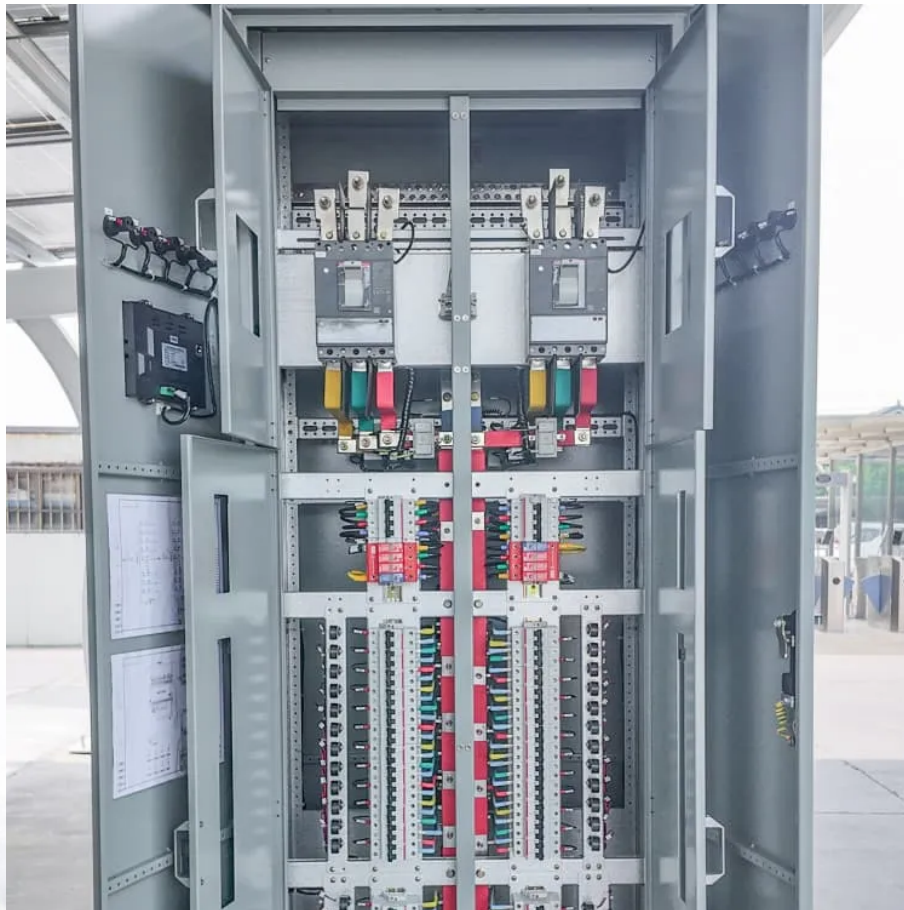

Mining emergency communication command base station

Overview

What is a mining communication base station?

Our mining communication base stations are innovatively built to fit your specific project's needs. Our semi-portable LTE base stations are modular, standalone, fully self-supporting units forging the way in long range communications solutions for remote mining operations. Mining relies on communication technology.

What is come-Star's underground mine broadcast communication system?

COME-STAR's underground mine broadcast communication system is designed to serve exactly these needs, ensuring real-time coordination and safety compliance for diverse mineral extraction environments worldwide.

Why do mine systems need integrated video & voice communication?

Lack of integrated video and voice communication increases response times during emergencies and lowers situational awareness. Modern mine systems require connectivity for IP phones, cameras, intercoms, and sensors through various interfaces like Ethernet, serial, and CAN ports.

How does a mine system work?

Modern mine systems require connectivity for IP phones, cameras, intercoms, and sensors through various interfaces like Ethernet, serial, and CAN ports. The COME-STAR solution delivers real-time audio, video, and control communication via a 10Gbps industrial fiber ring network—adaptable for all mineral types and mining sites.