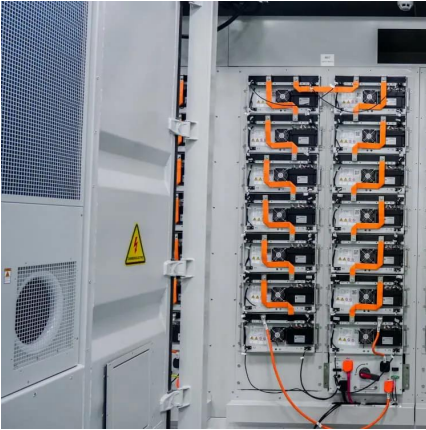

Maldives container generator set model