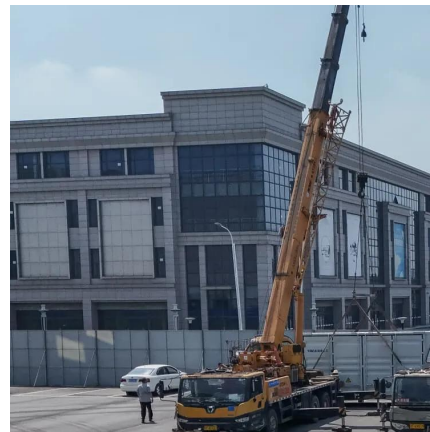

Lisbon 72v 5000w inverter

Lisbon 72v 5000w inverter

[5000W 15kw 24V 48V 60V 72V to 220V Pure Sine Wave UPS ...](#)

4 days ago · Product Description Product Description Low Frequency 5000W 15000W Battery Charger 24V 48V 60V 72V to 220V Pure Sine Wave UPS Inverter Power inverter converts 12V ...

[5000W Power Inverter 72V DC to 110V AC Converter with ...](#)

Nov 4, 2023 · About this item 1.Power Inverter: This is a real pure sine wave inverter, stable and efficient. 5000W of continuous power, converts 72V DC power to 110V AC power, this power ...