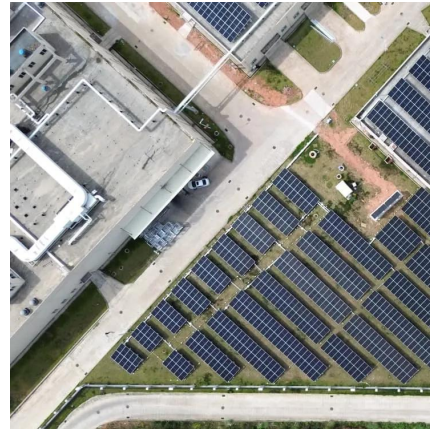

...

[Lilongwe Mobile Energy Storage Power Supply Manufacturing ...](#)

SunContainer Innovations - Meta Description: Explore how the Lilongwe Mobile Energy Storage Power Supply Manufacturing Plant addresses global energy demands with cutting-edge ...