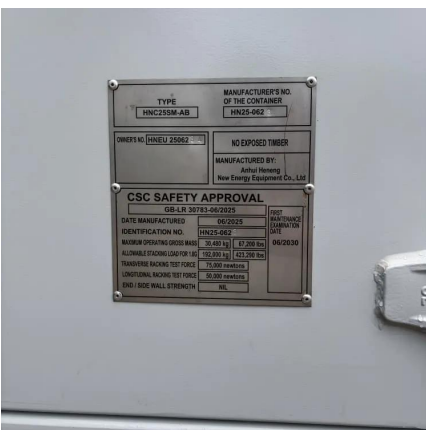

What is KSB-s safety breaker?

KSB-S Safety Breaker is a MCB or MCCB that is enclosed in a flame-retardant, impact-resistant plastic enclosure. It is used for indoor applications and is applicable for RCBO, plug-in, and bolt-on type circuit breakers. It is also optional with a socket outlet that has a rated current of 50A. Single Pole 2 way switch varies from 1 to 4 gangs.

KSB-S

KSB-S Safety Breaker is a MCB or MCCB that is enclosed in a flame-retardant, impact-resistant plastic enclosure. It is used for indoor applications and is applicable for RCBO, plug-in, and bolt-on type circuit breakers.