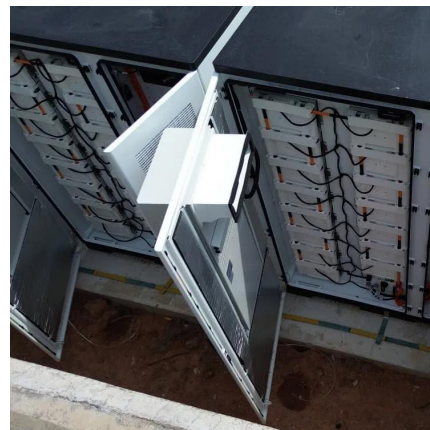

[Koten KSB-S Safety Breaker With Outlet 2P 15 20 30 40 50 ...](#)

Koten KSB-S Safety Breaker With Outlet 2P 15 20 30 40 50 60 70 100 Ampere 100% ORIGINAL 100% BRAND NEW KSB-S Safety Breaker With Outlet is a MCB or MCCB that is ...

KSB-S

KSB-S Safety Breaker is a MCB or MCCB that is enclosed in a flame-retardant, impact-resistant plastic enclosure. It is used for indoor applications and is applicable for RCBO, plug-in, and bolt-on type circuit breakers.