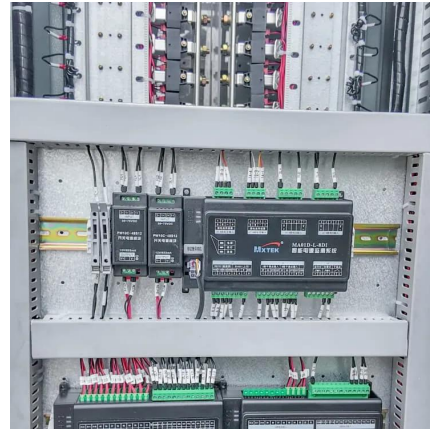

to 100A. Authentic and Bureau of Product Standards approved, these KSB breakers ensure reliable electrical protection for ...

[Koten Safety Breaker With Housing Bolt-On KSB 2 Pole 10A ...](#)

Koten Safety Breaker KSB with housing offers versatile 2-pole bolt-on circuit breakers from 10A to 100A. Authentic and Bureau of Product Standards approved, these KSB breakers ensure ...