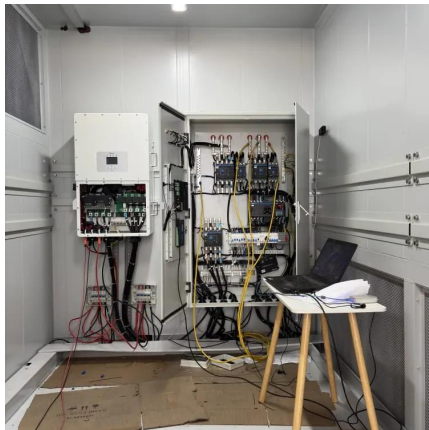

to provide large electrical power. There is the main generating set, the emergency generating set, the harbour generating set ...