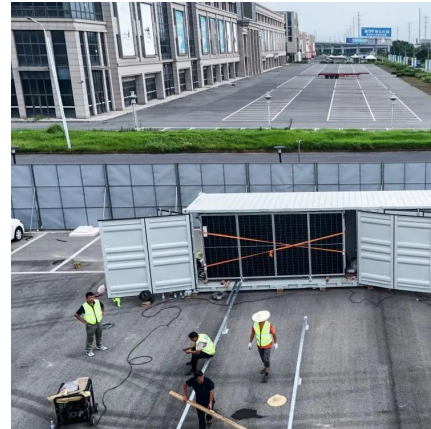

[2MW Containerized Energy Storage System for 4 upcoming ...](#)

Our 2MW container energy storage system uses solar energy to provide efficient and clean electricity for towns and cities. Not only is the solution cost-effective in the long run, but it is ...

Contact Us

For catalog requests, pricing, or partnerships, please visit:
<https://www.woodgoods.pl>

Scan QR Code for More Information