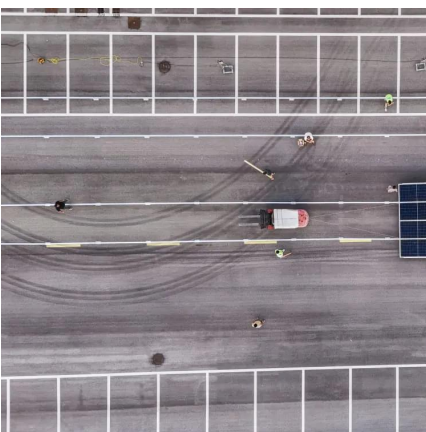

[DC Comics Goes All In with 'Absolute Evil' This October](#)

Jul 15, 2025 · This October, DC will publish two oversized Absolute Universe one-shot specials and five pivotal new Absolute Universe issues, each delivering shocking moments that ...