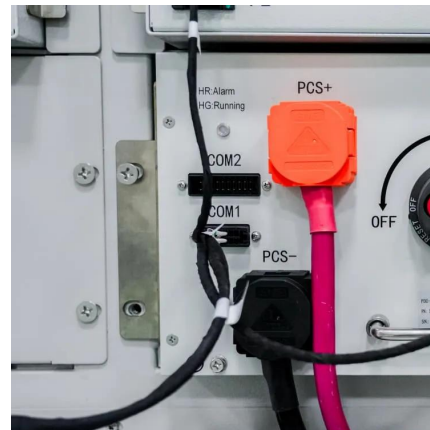

3500W 4000W 5000W Pure Sine Wave Power 12V 24V 48V 60V 72V Inverter ...

About this item ?Pure Sine Wave Inverter?: This is a true pure sine wave inverter, stable and efficient. It can convert 12V/24V/48V/60V/72V DC to 110V/220V AC. This ...