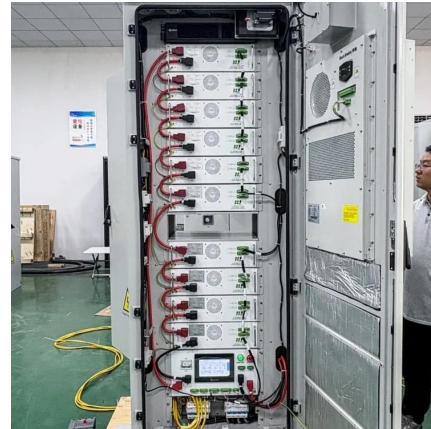

[Exploring Industrial and Commercial Energy Storage ...](#)

Feb 19, 2025 · Discover key Industrial and Commercial Energy Storage Application Scenarios, including peak shaving, renewable integration, microgrids, EV charging, and backup power. ...

Contact Us

For catalog requests, pricing, or partnerships, please visit:
<https://www.woodgoods.pl>