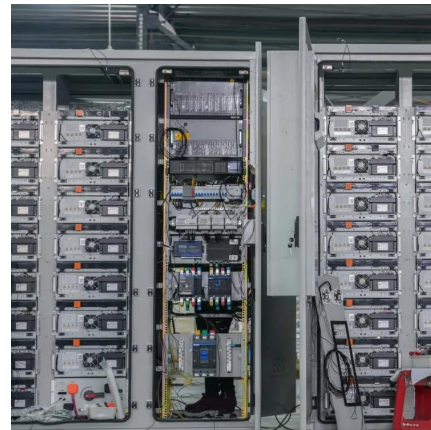

[Huawei Inverter Problems?: Our Troubleshooting Guide](#)

Mar 3, 2025 · Hybrid capabilities, integrating battery storage Durability, as Huawei inverters package robust weather protection. But, remember: Huawei inverters may be great, but the ...