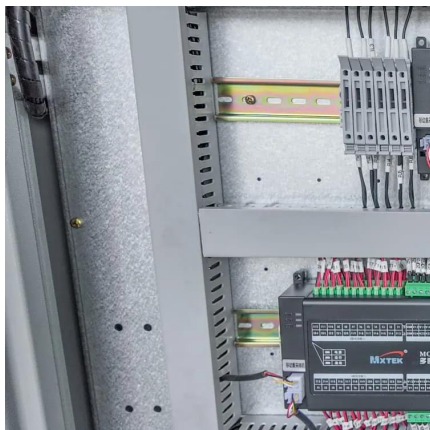

Run?What Will A 2000W Inverter Run?What Will A 3000W Inverter Run?Before we go any further, we highly recommend that you choose a pure sine wave inverter. This type of inverter delivers high-quality electricity, similar to your utility company. This way, none of your appliances run the risk of being damaged. Now, when it comes to sizing your inverter, you always need to check your appliances' wattage and ensure t See more on climatebiz topbullshop

A Complete Guide to Buying an Inverter for ...

Oct 11, 2024 · An inverter is an important piece of camping equipment, providing flexibility, convenience and power to your equipment during ...