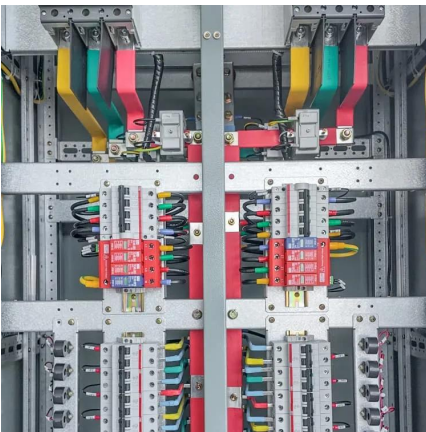

High power 12v to 220v inverter

High power 12v to 220v inverter

[12v Inverter, 12v DC to 110v/220v AC Power Inverter , inverter...](#)

12V power inverter with continuous power 2000 watt, 4000 watt peak power, and max efficiency 90%. The 2000w modified sine wave inverter can convert 12 Volt DC to 110/120 Volt or ...

[1500 Watt Modified Sine Wave Inverter, 12VDC to 220VAC](#)

Overview Designed for high performance and reliability, this 1500 watt modified sine wave inverter is suitable for a variety of home and industrial applications. It supports 12V or 24V battery input ...

[High-Power 12V DC to 220V AC Modified Sine Wave Inverter](#)

Nov 19, 2025 · Power inverter converts 12V or 24V DC from battery or car lighter to AC 110V or 220V household power, with USB port and AC outlet for fast charging the electronic devices. ...

Amazon : High-Power 4000W DC to AC Power Inverter - 12V to 110V/220V

Jul 28, 2025 · Buy High-Power 4000W DC to AC Power Inverter - 12V to 110V/220V Converter with Dual USB Ports, Universal AC Outlet, LED Display for Cars, Trucks, RVs, and Home ...