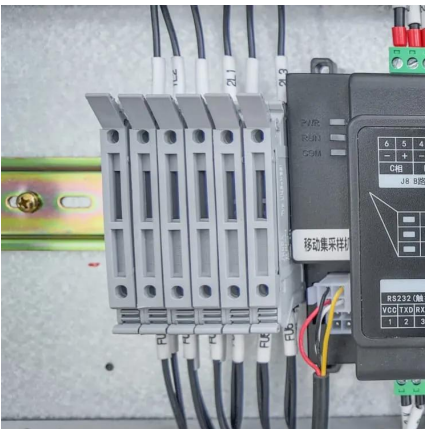

Contact Us

For catalog requests, pricing, or partnerships, please visit:
<https://www.woodgoods.pl>