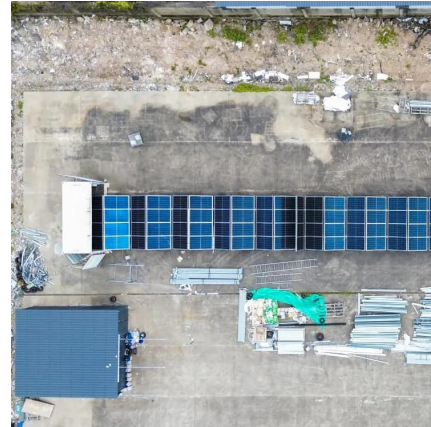

Guatemala Communications shuts down 5G base stations for power

[Uninterrupted Power for 5G Base Stations: How the 51.2V ...](#)

With 5G base stations consuming 3-4 times more energy than their 4G counterparts (GSMA 2023) and millions of new sites deployed annually, traditional power ...

[Backup Battery Analysis and Allocation against Power ...](#)

Battery groups are installed as backup power in most of the base stations in case of power outages due to severe weathers or human-driven accidents, particularly in remote ...