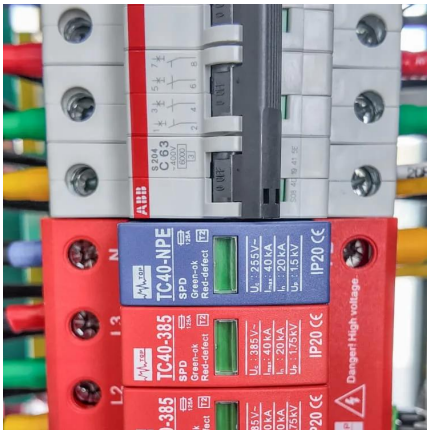

Contact Us

For catalog requests, pricing, or partnerships, please visit:
<https://www.woodgoods.pl>

Scan QR Code for More Information