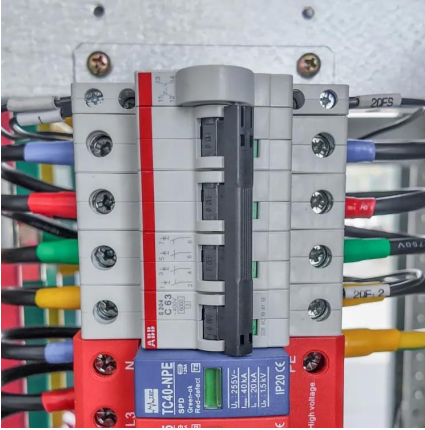

Factory price 225 amp breaker in Germany

Factory price 225 amp breaker in Germany

[Siemens Bolt-On 225-Amp 2-Pole Molded Case Circuit Breaker ...](#)

Siemens Molded Case Circuit Breaker, Low Voltage, 240 VAC, 225 A, 50/60 Hz Frequency, 25 kA Interrupt, QR Frame, Thermal Magnetic Trip, 2 Pole, 1 ph, Load Lug Connection, NEMA 1/3R ...