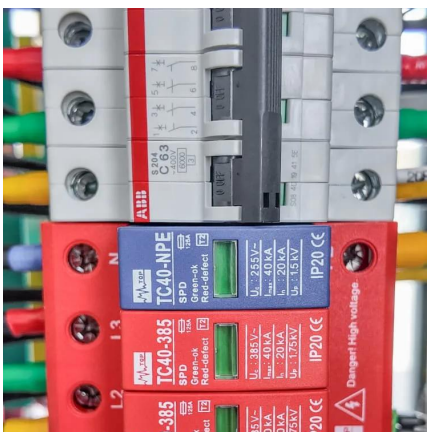

Double throw breaker for sale in Bandung

Double throw breaker for sale in Bandung

[Find Double Pole Double Throw Circuit ...](#)

Find manual transfer switches, double throw circuit breakers, and disconnect switches here. Our 100A two-pole switches ensure safe backup generator power with metal+copper construction and 440V contact rating. , ...

[Find Double Pole Double Throw Circuit Breaker at Great ...](#)

Find manual transfer switches, double throw circuit breakers, and disconnect switches here. Our 100A two-pole switches ensure safe backup generator power with metal+copper construction ...