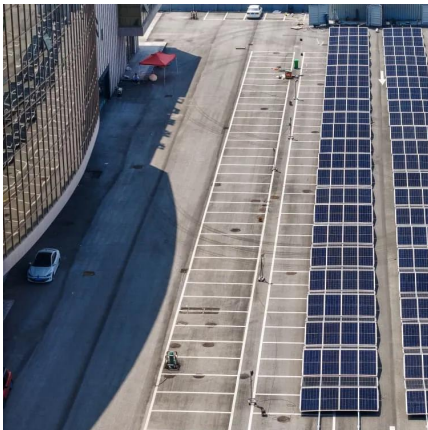

[What Is the Role of a Base Station in Wireless Communication?](#)

Jun 27, 2025 · Base stations are the backbone of wireless communication networks, playing a pivotal role in signal transmission, network reliability, and high-speed data connectivity. As ...

[What is a Base Station? -- From Communication Core to ...](#)

Aug 19, 2025 · Base stations are the core of mobile communication, and with the rise of 5G, thermal and energy challenges are increasing. This article explains the definition, structure, ...

[Complete Guide to 5G Base Station Construction - Key Steps....](#)

Nov 17, 2024 · Explore how 5G base stations are built--from site planning and cabinet installation to power systems and cooling solutions. Learn the essential components, technologies, and ...