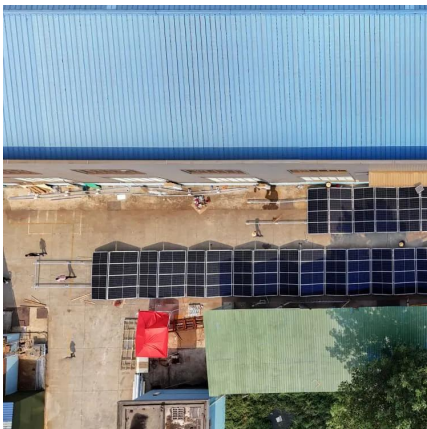

DC screen inverter 2kwdc220

DC screen inverter 2kwdc220

LCD LED Display 2kw 3kw 4kw 5kw 6kw 6000W off Grid 220V Power Inverter

LCD LED Display 2kw 3kw 4kw 5kw 6kw 6000W off Grid 220V Power Inverter DC to AC Charger, Find Details and Price about Inverters off Grid Inverter from LCD LED Display ...

[dc ac converter 12v 220v 2000watts 2kw solar frequency inverter](#)

Output Type: Single, DUAL Size: 600*219*180
Type: DC/AC Inverters Inverter Efficiency: 97%
Certificate: CE/RHOS/FCC Warranty: 24 months
Weight: 32kg Man-machine interface: LCD ...

[DC Screen Inverter 2KW DC220 Key Applications and ...](#)

SunContainer Innovations - Summary: The DC screen inverter 2KW DC220 is a game-changer for solar power systems, offering high efficiency and adaptability. This article explores its ...

Suoer Dc 24v To Ac 220v 2000 Watt 2kw Lcd Screen Display Inverter ...

Other attributes Place of Origin Guangdong, China Brand Name SUOER Model Number PSA-2000B Input Voltage DC24V Output Voltage AC220V/230V±5V Output Current / Output ...