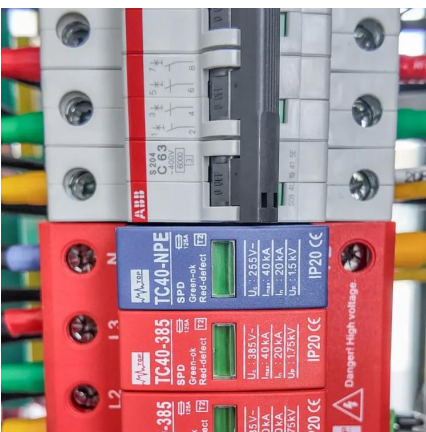

[DC Comics Goes All In with 'Absolute Evil' This October](#)

Jul 15, 2025 · This October, DC will publish two oversized Absolute Universe one-shot specials and five pivotal new Absolute Universe issues, each delivering shocking moments that ...