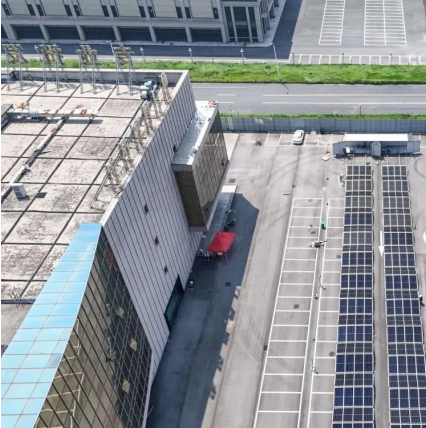

DC power supply conversion inverter

DC power supply conversion inverter

[Rounding Up the Easter Eggs in "Superman", DC](#)

Jul 14, 2025 · We get our first Easter egg before the film officially begins! The DC Studios logo shows an animated image of Superman breaking chains, which was originally seen on the ...