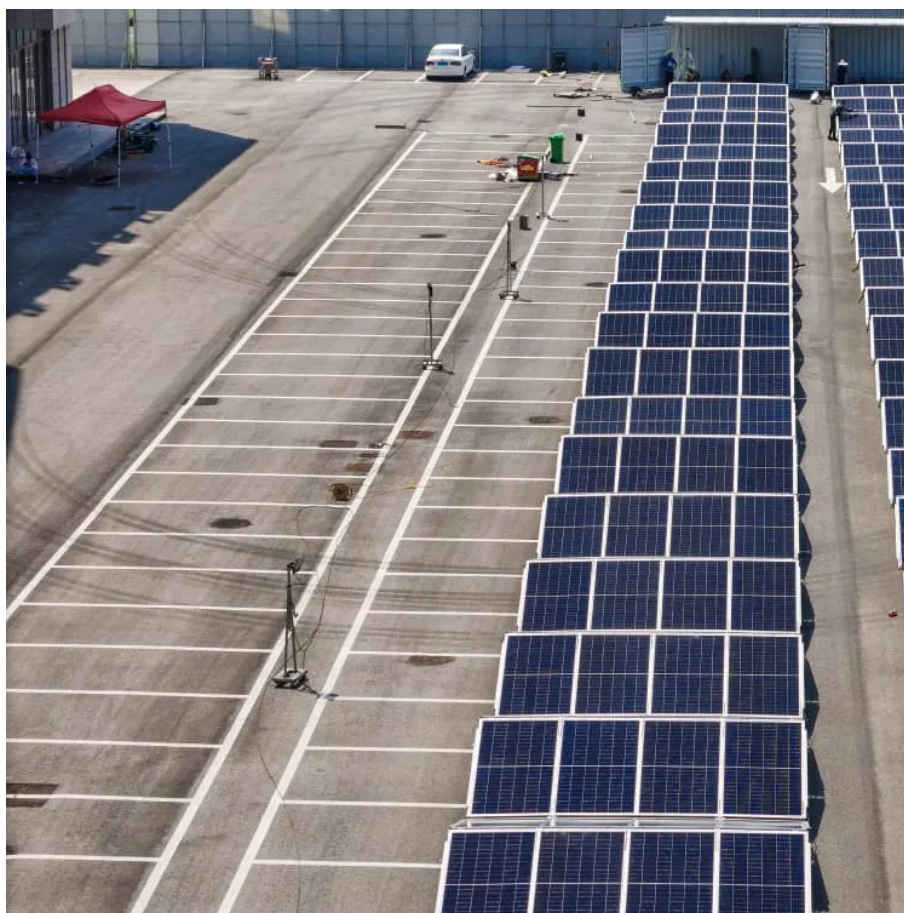

DC 12V to 220V large inverter

DC 12V to 220V large inverter

[DC Comics Goes All In with 'Absolute Evil' This October](#)

This October, DC will publish two oversized Absolute Universe one-shot specials and five pivotal new Absolute Universe issues, each delivering shocking moments that ...