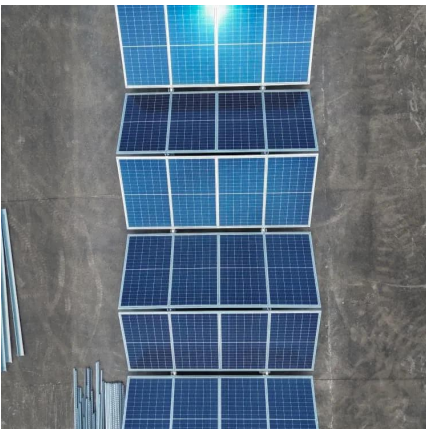

[COPENHAGEN , Public Transport , Page 67 , SkyscraperCity ...](#)

Copenhagen's new light rail system inaugurated - Urban Transport Magazine It has been 53 years since a tram last ran in Denmark's capital Copenhagen, but now the time ...