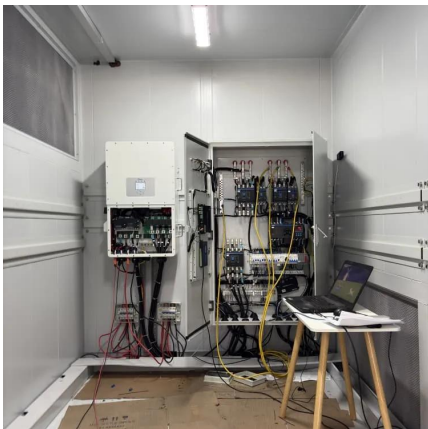

[Inter Power Engineering Pte Ltd , Switchgear & Switchboard ...](#)

Inter Power Engineering Pte Ltd has evolved by capitalizing on our technical innovations and know-how in the field to customized design products and position our self as a reputable panel ...