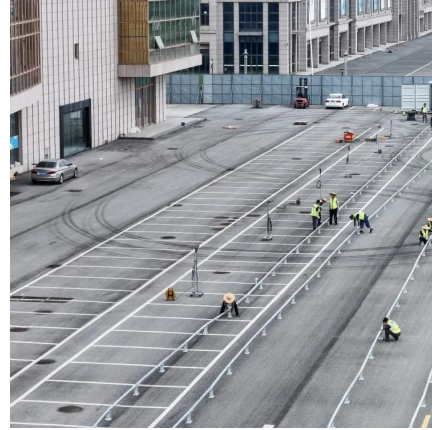

Zealand's involvement in the Commonwealth ...