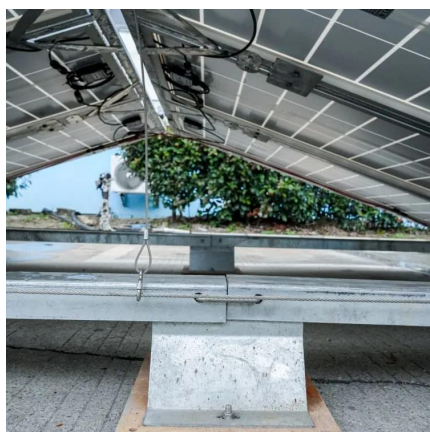

Base Stations

The present-day tele-space is incomplete without the base stations as these constitute an important part of the modern-day scheme of wireless communications. They are referred to as cell towers or cellular ...