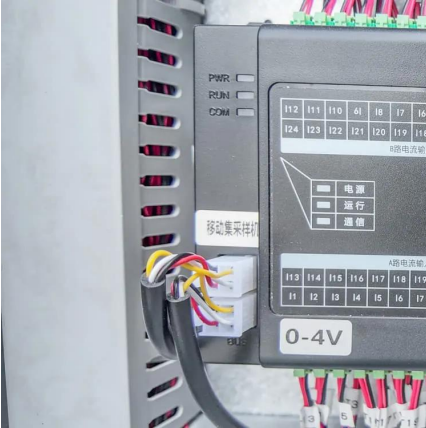

Communication equipment and mobile base stations